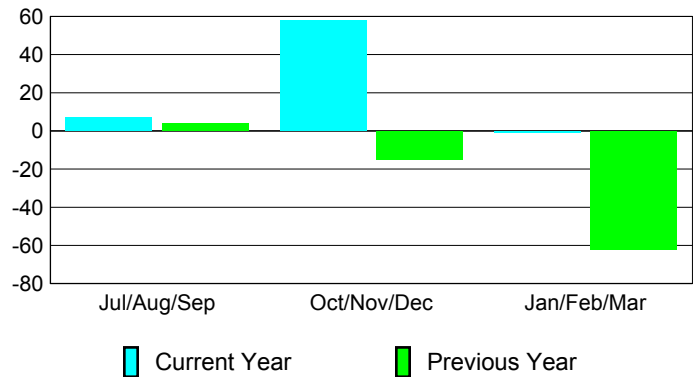

Comparison of Membership Gain/Loss

Current Year Compared to the Previous Year